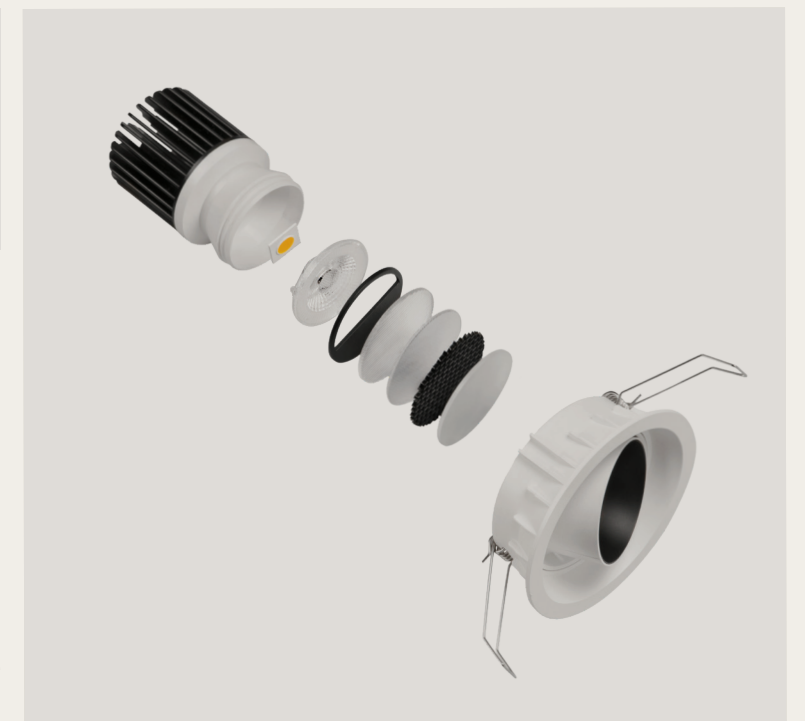

Veneto, Vela and Punto low voltage are magnetic and adjustable pendant lights that fit into 48V rails.

Veneto reinterprets classic luxury with a luminaire in simple shapes and fine finishes and offers diffuse and delicate light that is warm and intimate.

Vela is a cylindrical and delicate pendant that integrates perfectly into the space, highlighting any element it focuses on.

Punto is a spherical and minimalist pendant that places the entire emphasis on the use of light. A focused light, with a high chromatic reproduction and visual comfort.

Play High Visual Comfort offers a glare-free frame and superb visual comfort, thanks to a UGR of less than 13.

Play deco frames offers different installation types -embedded, surface or suspension-, structure -with or without support frame - and, finishes such as white, black, gold, satin or chrome. And IP56 and IP65 Glass frames are specific options for damp environments.

# Play frames & Accessories

A wide range of lens options are available for better light control such as elliptical diffusers, square diffusers and honeycomb.  
[www.leds-c4.com/en/play](http://www.leds-c4.com/en/play)