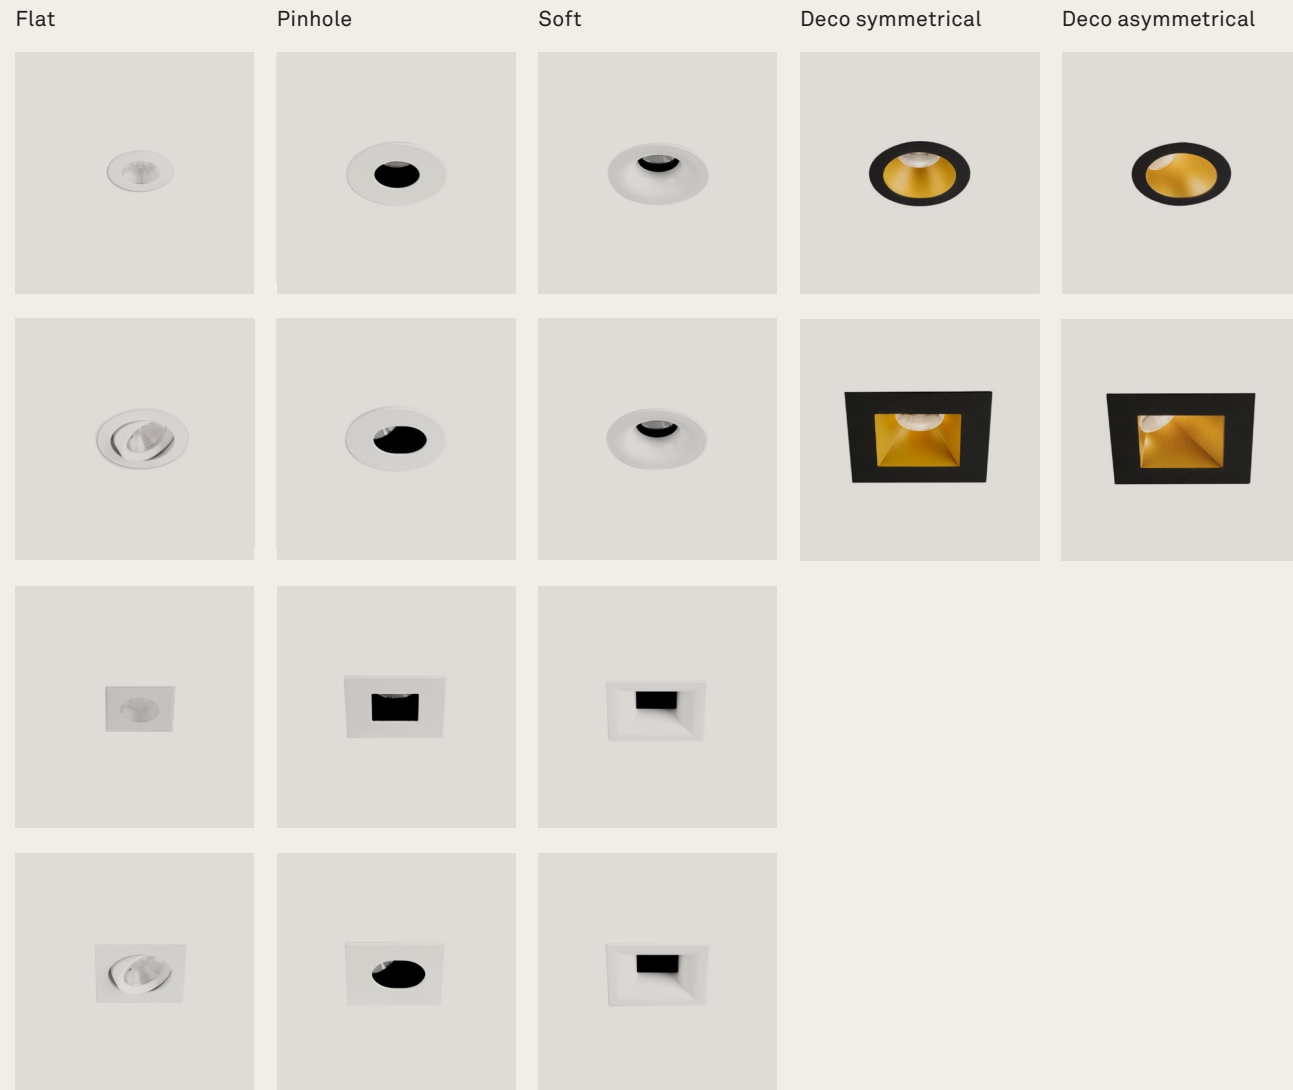

Play High Visual Comfort offers a glare-free frame and superb visual comfort, thanks to a UGR of less than 13.

Play deco frames offers different installation types -embedded, surface or suspension-, structure -with or without support frame - and, finishes such as white, black, gold, satin or chrome. And IP56 and IP65 Glass frames are specific options for damp environments.

# Play frames & Accessories

A wide range of lens options are available for better light control such as elliptical diffusers, square diffusers and honeycomb.  
[www.leds-c4.com/en/play](http://www.leds-c4.com/en/play)