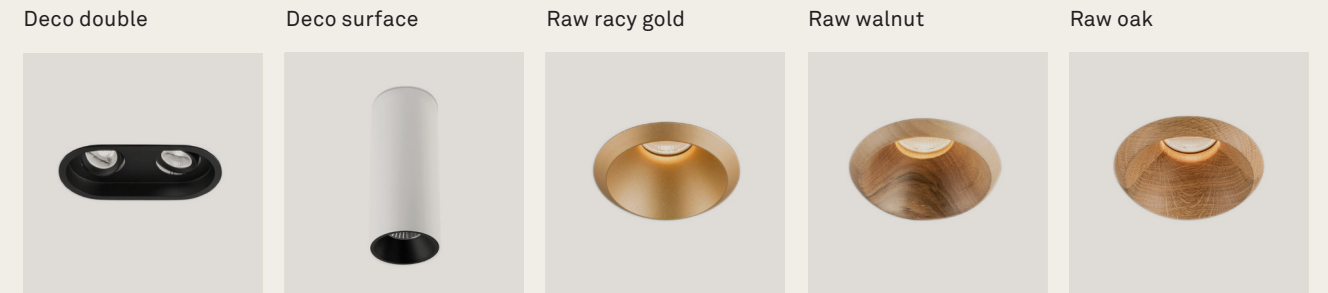

Play High Visual Comfort offers a glare-free frame and superb visual comfort, thanks to a UGR of less than 13.

Play deco frames offers different installation types -embedded, surface or suspension-, structure -with or without support frame - and, finishes such as white, black, gold, satin or chrome. And IP56 and IP65 Glass frames are specific options for damp environments.

# Play frames & Accessories

A wide range of lens options are available for better light control such as elliptical diffusers, square diffusers and honeycomb.  
[www.leds-c4.com/en/play](http://www.leds-c4.com/en/play)