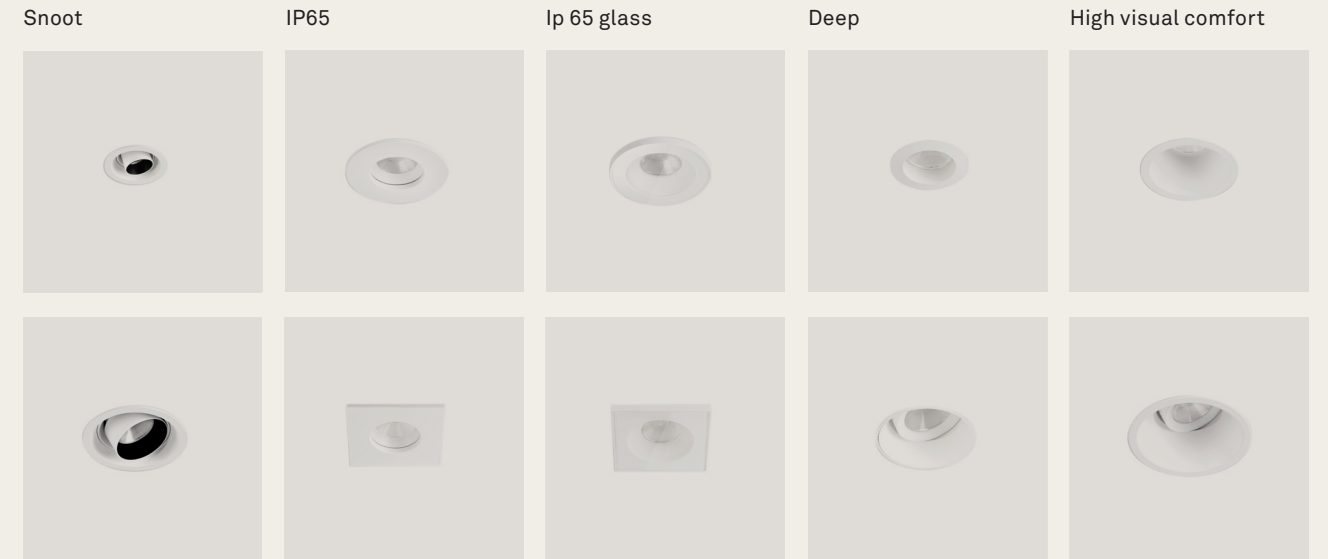

Play High Visual Comfort offers a glare-free frame and superb visual comfort, thanks to a UGR of less than 13.

Play deco frames offers different installation types -embedded, surface or suspension-, structure -with or without support frame - and, finishes such as white, black, gold, satin or chrome. And IP56 and IP65 Glass frames are specific options for damp environments.

# Play frames & Accessories

A wide range of lens options are available for better light control such as elliptical diffusers, square diffusers and honeycomb.  
[www.leds-c4.com/en/play](http://www.leds-c4.com/en/play)