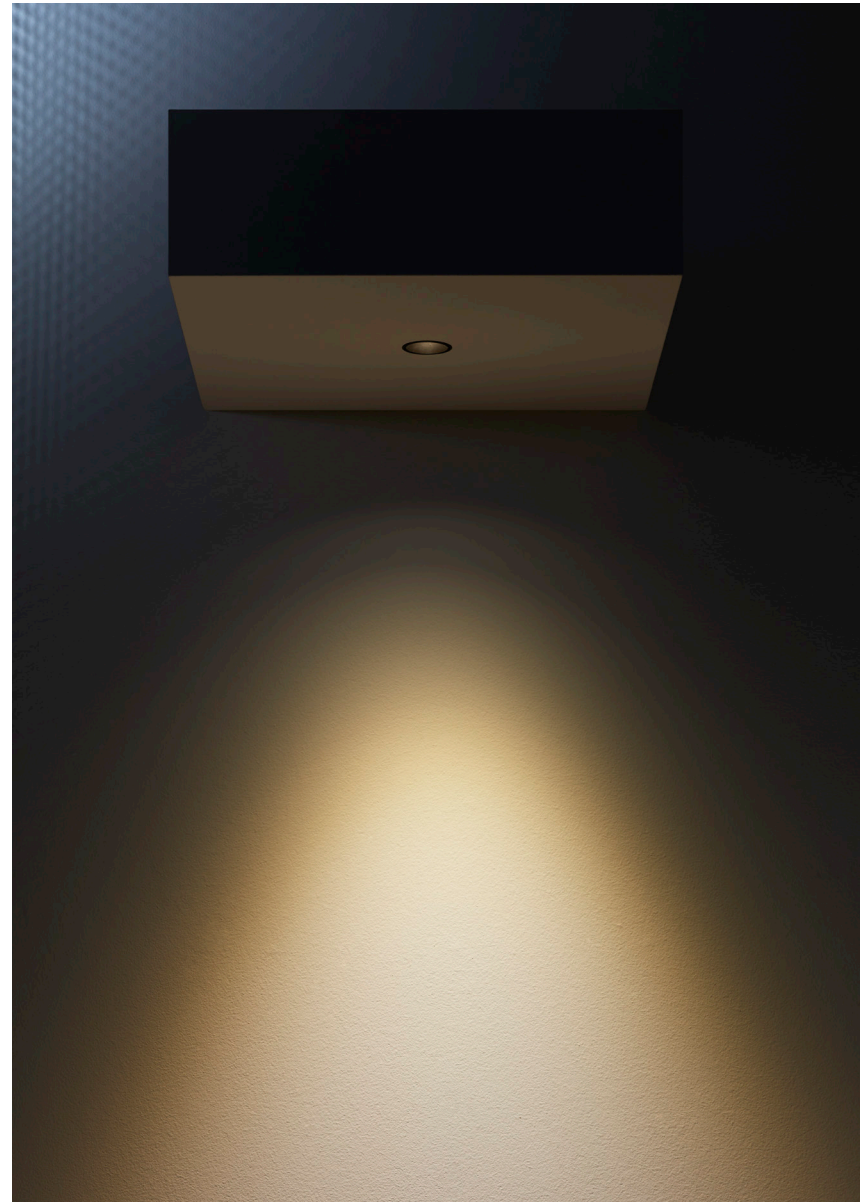

## Low voltage

Track 48 is a multi-use track system which combines a magnetic frame and low 48V track. This system can be installed vertically or horizontally along a wall or ceiling and then there is a choice of surface, recessed and suspended mounting options. Track 48 offers designers a greater flexibility in a lighting scheme as it can power lots of different types of luminaires such as spotlights, pendants and linear lights from one source. Coupled with the ability to adjust and move the light points at anytime which really suits multifunctional spaces such as restaurants.

Alabaster and concrete are pure architectural materials for spaces where every detail counts.

Play Snoot with a high-comfort, fully-adjustable frame.

Play Soft with a smooth frame for greater integration into the ceiling.

Play High Visual Comfort offers a glare-free frame and superb visual comfort, thanks to a UGR of less than 13.

Play deco frames offers different installation types -embedded, surface or suspension-, structure -with or without support frame - and, finishes such as white, black, gold, satin or chrome. And IP56 and IP65 Glass frames are specific options for damp environments.